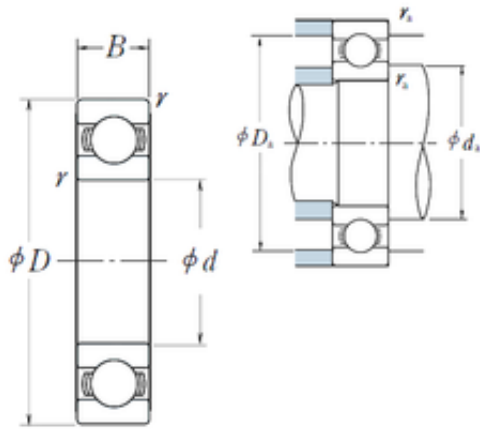

## China Abec 7 Bearings Supplier

6312 Bearing 2D drawings and 3D CAD models

### NSK 6312 Deep Groove Ball Bearing for Auto Parts

Bearing No. 6312

Size	60x130x31 mm
Bore Diameter	60 mm
Outer Diameter	130 mm
Width	31 mm
d	60 mm
D	130 mm
B	31 mm
C	31 mm
r min.	2,1 mm
da min.	71 mm
da max	79 mm
Da max.	119 mm
ra max.	2 mm
Weight	1,72 Kg
Basic dynamic load rating (C)	82 kN
Basic static load rating (C0)	52 kN
(Grease) Lubrication Speed	5 300 r/min
(Oil) Lubrication Speed	6 300 r/min
Category	Single Row Ball Bearings
Inventory	0.0
Manufacturer Name	NSK
Minimum Buy Quantity	N/A
Weight / Kilogram	732.25
Product Group	B00308
Enclosure	Open

## China Abec 7 Bearings Supplier

Precision Class	ABEC 1   ISO P0
Maximum Capacity / Filling Slot	No
Rolling Element	Ball Bearing
Snap Ring	No
Internal Special Features	No
Cage Material	Steel
Internal Clearance	C0-Medium
Inch - Metric	Metric
Long Description	60MM Bore; 130MM Outside Diameter; 31MM Outer Race Diameter; Open; Ball Bearing; ABEC 1   ISO P0; No Filling Slot; No Snap Ring; No Internal Special Features
Category	Single Row Ball Bearing
UNSPSC	31171504
Harmonized Tariff Code	8482.10.50.68
Noun	Bearing
Keyword String	Ball
Manufacturer URL	<a href="http://www.nskamericas.com">http://www.nskamericas.com</a>
Manufacturer Item Number	6312
Weight / LBS	1.73
Outer Race Width	1.22 Inch   31 Millimeter
Outside Diameter	5.118 Inch   130 Millimeter
Bore	2.362 Inch   60 Millimeter
bore diameter:	60 mm
internal clearance:	C0
outside diameter:	130 mm
dynamic load capacity:	82000 N
overall width:	31 mm
precision rating:	ABEC1, P0
bore type:	Round